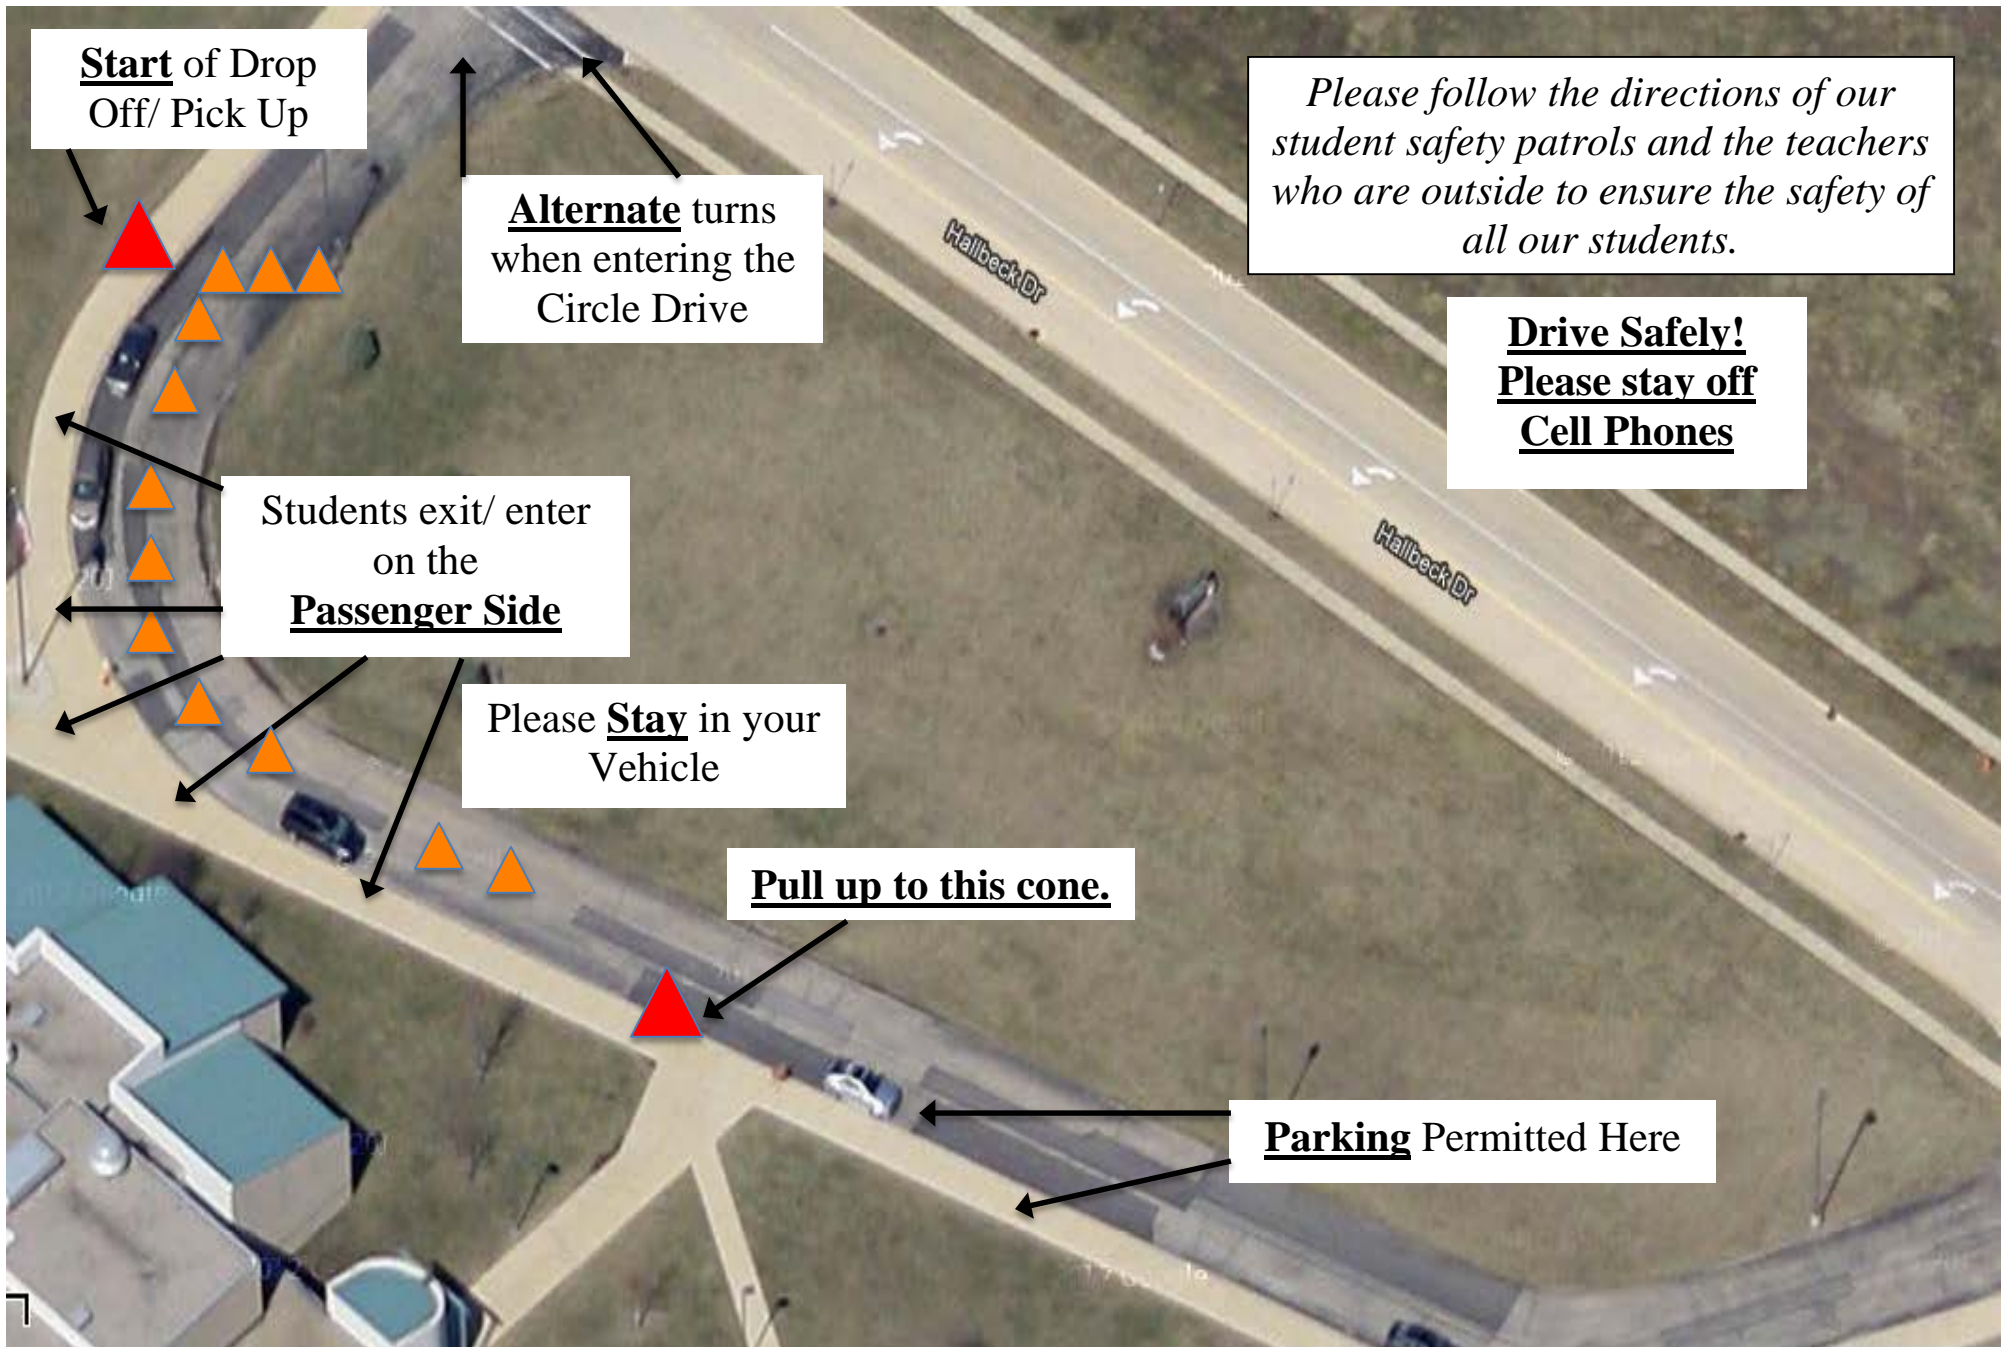

Barkstall School's Drop Off and Pick Up System

(Monday-Friday 7:30 AM - 3:30 PM)

Start of Drop Off/ Pick Up

Alternate turns when entering the Circle Drive

Please follow the directions of our student safety patrols and the teachers who are outside to ensure the safety of all our students.

Drive Safely!
Please stay off Cell Phones

Students exit/ enter on the **Passenger Side**

Please **Stay** in your Vehicle

Pull up to this cone.

Parking Permitted Here