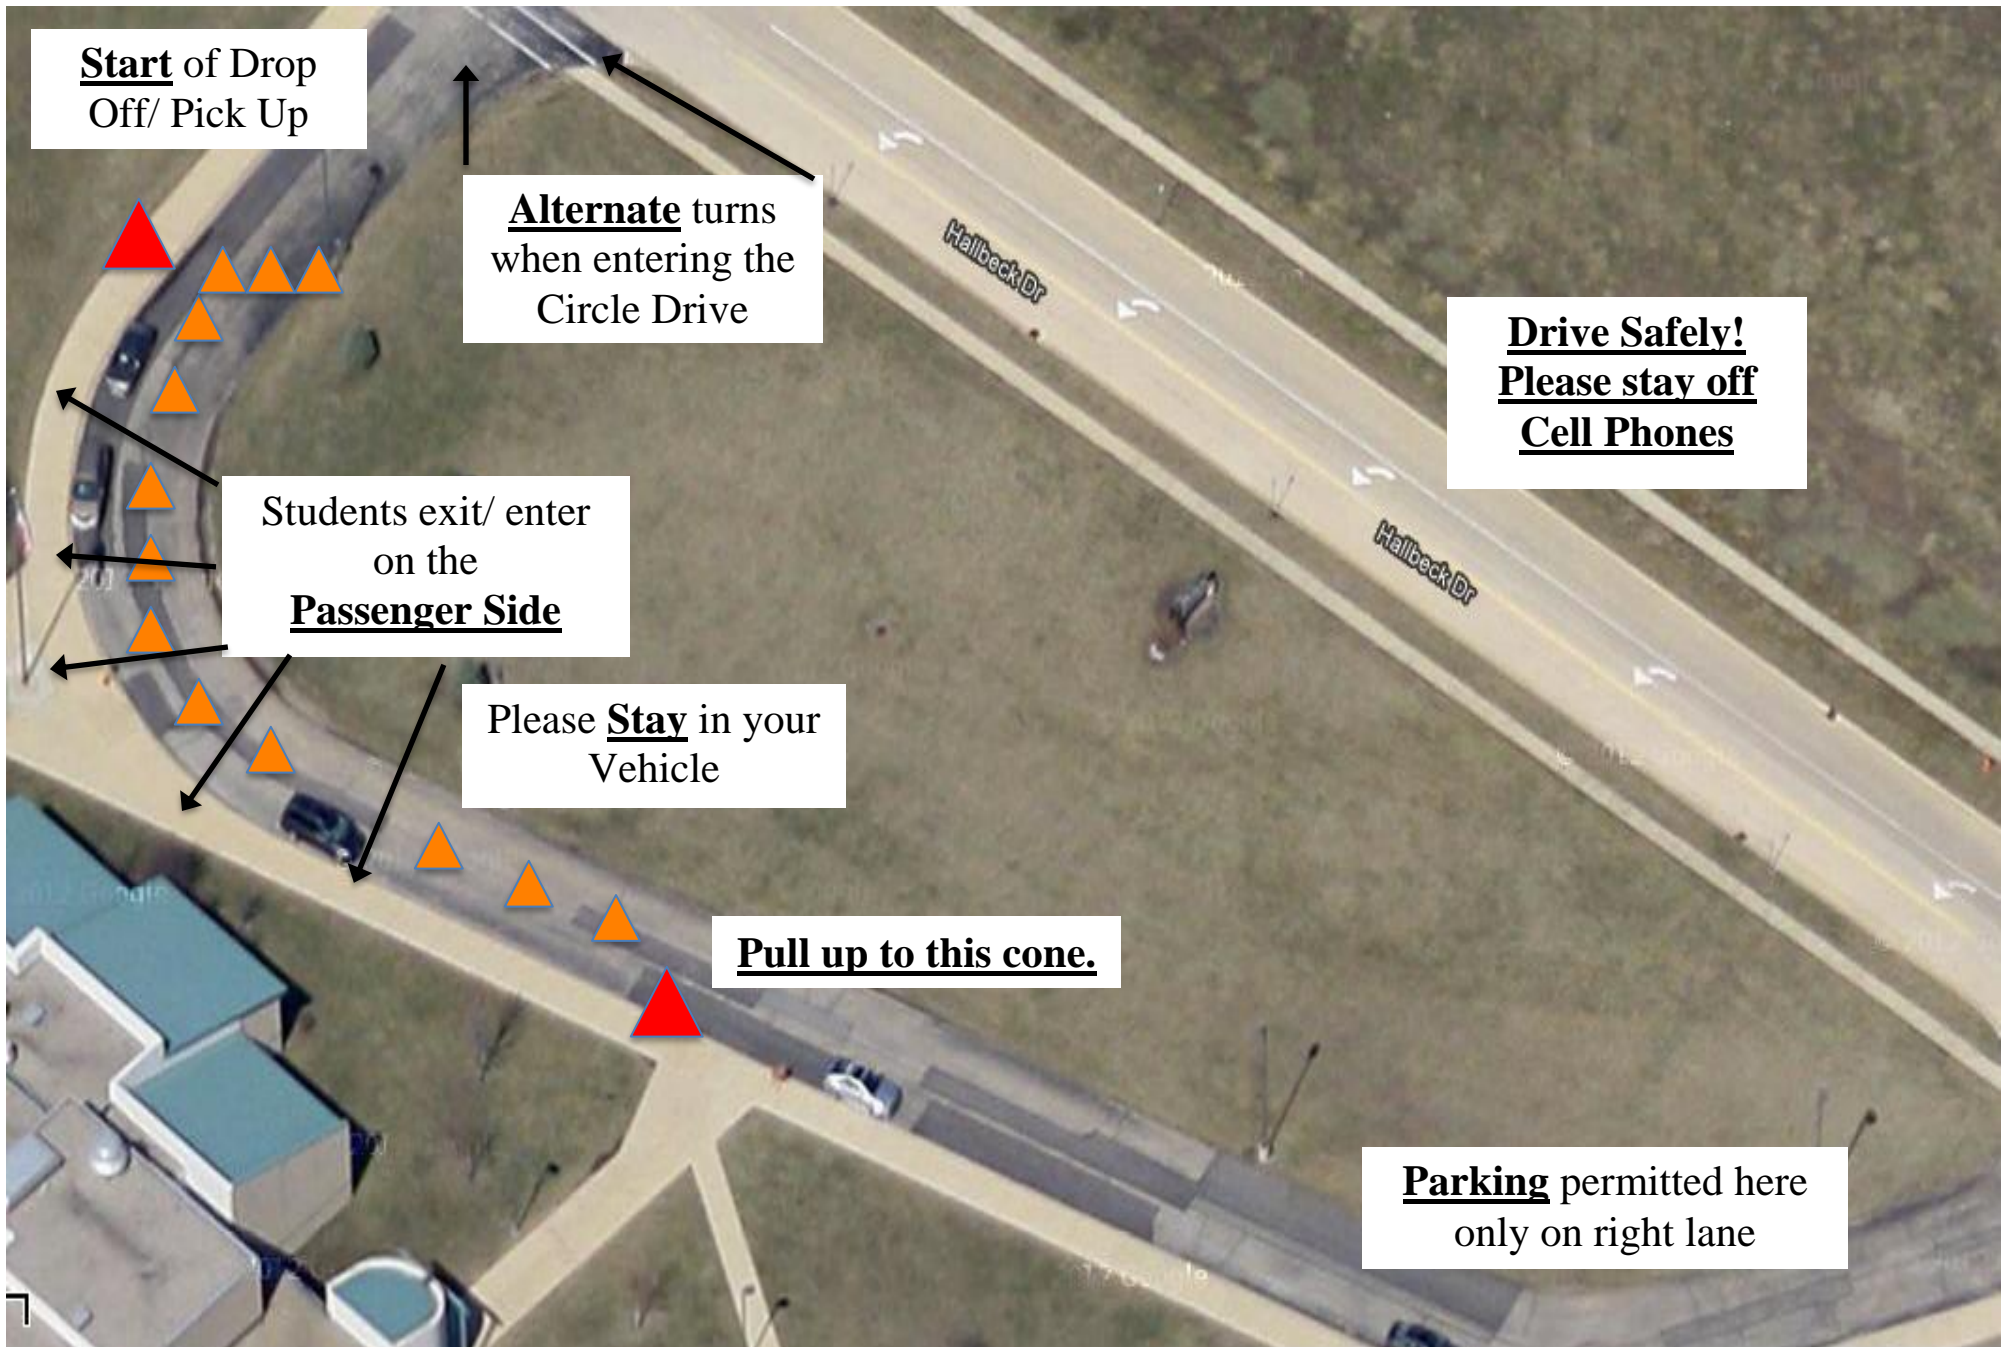

# Barkstall School's Drop Off and Pick Up System

(Monday-Friday 8:35-8:55 AM; 3:00- 3:20 PM)

**Start** of Drop Off/ Pick Up

**Alternate** turns when entering the Circle Drive

**Drive Safely!**  
**Please stay off**  
**Cell Phones**

Students exit/ enter on the **Passenger Side**

Please **Stay** in your Vehicle

**Pull up to this cone.**

**Parking** permitted here only on right lane